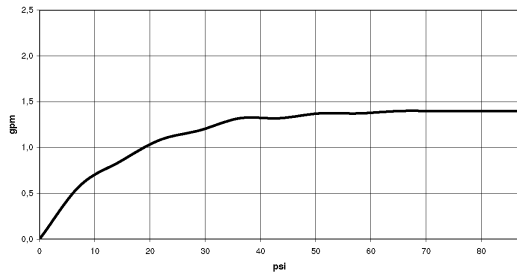

Kitchen - Tara Classic
Profi single-lever mixer - polished chrome
Article number: 33 880 888-00 0010

Dimensional drawing

All dimensions in mm / inch = mm x 0,0394

Flow rate chart