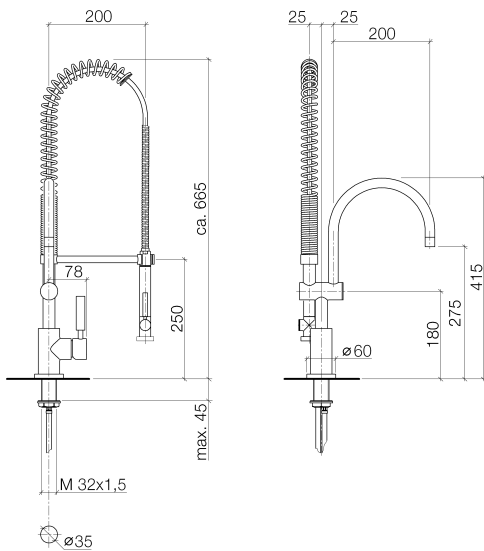

Kitchen - Tara Classic  
Profi single-lever mixer - polished chrome  
Article number: 33 880 888-00 0010

- 7-7/8" Projection
- Swiveling spout 360°
- Aerated stream and spray mode
- Total height 16-3/8"
- 26-1/8" approximate height of Profi spray
- Height to aerator/spout outlet 10-7/8"
- 1-3/8" hole diameter
- 2x 3/8" US flexible supply lines
- Sprayface with descaling system
- Water flow rate limited to max. 1.5 gpm
- lead-free

### Dimensional drawing

All dimensions in mm / inch = mm x 0,0394

### Flow rate chart

Kitchen - Tara Classic  
Profi single-lever mixer - polished chrome  
Article number: 33 880 888-00 0010

Spare parts list

Number	Item Number	Designation	Number of units
1	09 16 02 034 90	spring	1
2	09 30 02 065-00	hose	1
3	09 23 01 046 90	back-flow preventer	1
4	09 23 01 040 90	back-flow preventer	1
5	09 30 01 067 10-00	adaptor	1
6	90 19 88 019 01-00	spout	1
7	04 17 20 014 00-00	holder	1
8	09 18 40 035 90	sleeve	1
9	90 15 05 063 00 90	cartridge	1
10	04 28 10 148 00 90	accessories	1
11	09 24 04 107-00	nut	1
12	90 20 88 040 00-00	handle	1
13	09 30 11 032 90	disc	1
14	09 31 11 010 90	pin	1
15	09 24 04 048-00	nipple	1
16	09 20 62 005-00	handle	1
17	09 14 10 102 90	seal	1
18	09 28 10 055-00	rosette	1
19	04 23 10 009 02 90	fixing set	1
20	04 30 04 045 00 90	Flexible supply line 3/8"	2
21	09 30 01 010 90	adaptor	1
22	04 12 11 097 11-00	shower	1