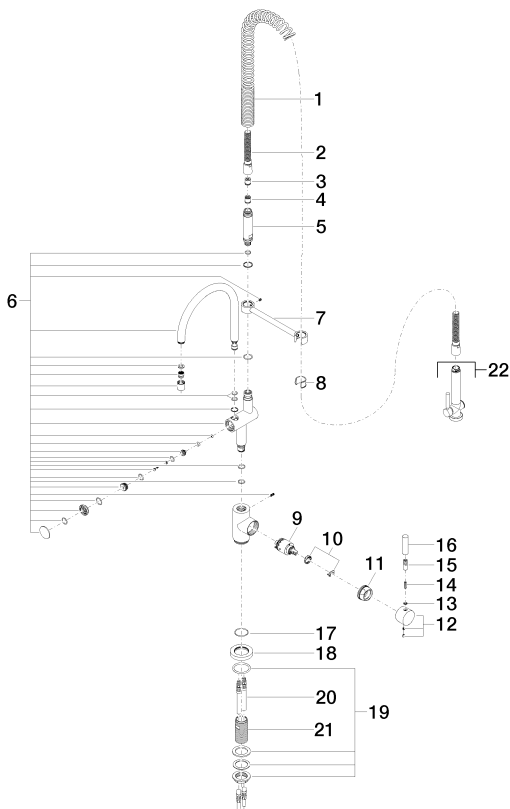

Kitchen - Tara Classic  
Profi single-lever mixer - polished chrome  
Article number: 33 880 888-00 0010

- 7-7/8" Projection
- Swiveling spout 360°
- Aerated stream and spray mode
- Total height 16-3/8"
- 26-1/8" approximate height of Profi spray
- Height to aerator/spout outlet 10-7/8"
- 1-3/8" hole diameter
- 2x 3/8" US flexible supply lines
- Sprayface with descaling system
- Water flow rate limited to max. 1.5 gpm
- lead-free

### Dimensional drawing

All dimensions in mm / inch = mm x 0,0394

10 713 970-00  
AIR SWITCH operating  
button, trim parts only -  
polished chrome

82 434 970-00  
Soap dispenser with flange -  
polished chrome

Kitchen - Tara Classic  
 Profi single-lever mixer - polished chrome  
 Article number: 33 880 888-00 0010

Spare parts list

Number	Item Number	Designation	Number of units
1	09 16 02 034 90	spring	1
2	09 30 02 065-00	hose	1
3	09 23 01 046 90	back-flow preventer	1
4	09 23 01 040 90	back-flow preventer	1
5	09 30 01 067 10-00	adaptor	1
6	90 19 88 019 01-00	spout	1
7	04 17 20 014 00-00	holder	1
8	09 18 40 035 90	sleeve	1
9	90 15 05 063 00 90	cartridge	1
10	04 28 10 148 00 90	accessories	1
11	09 24 04 107-00	nut	1
12	90 20 88 040 00-00	handle	1
13	09 30 11 032 90	disc	1
14	09 31 11 010 90	pin	1
15	09 24 04 048-00	nipple	1
16	09 20 62 005-00	handle	1
17	09 14 10 102 90	seal	1
18	09 28 10 055-00	rosette	1
19	04 23 10 009 02 90	fixing set	1
20	04 30 04 045 00 90	Flexible supply line 3/8"	2
21	09 30 01 010 90	adaptor	1
22	04 12 11 097 11-00	shower	1